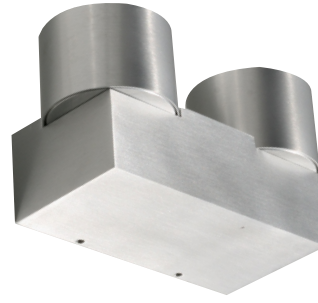

Single Fixed Aluminium Wall Light

SWL811

Twin Fixed Aluminium Wall Light

SWL812

Features

Brushed Aluminium Wall Light
Voltage: 230 Volts
Maximum Wattage: 35W GU10
Lamp Type: GU10
Guarantee: 5 Year

Related Products

MR16 Downlights: DLL711, DLL91_ and DLL811 Families
Outdoor Wall Lights: SWL801, 802 and 803

Specifications

	SWL811	SWL812
Colour	Aluminium 'AL'	Aluminium 'AL'
Dimensions (LxHxP)	60 x 115 x 68mm	150 x 80 x 72mm
IP	44	44